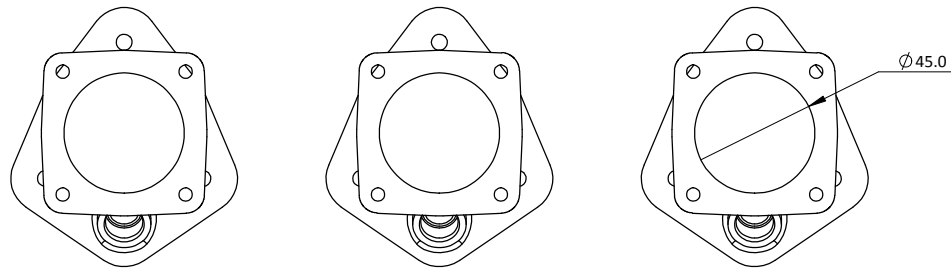

# PCF01 - PORSCHÉ FLAT 6 3 BOLT AIRCOOLED MANIFOLD STUBS FOR ITB

Engineered to win

MAY BE PORTED OUT TO 52MM AT BODY FLANGE AND 48MM AT HEAD FLANGE.  
 SUPPLIED AS SET OF 6.  
 BOSSES ON EACH PORT FOR INJECTOR POCKETS OR VACUUM TAPPINGS.