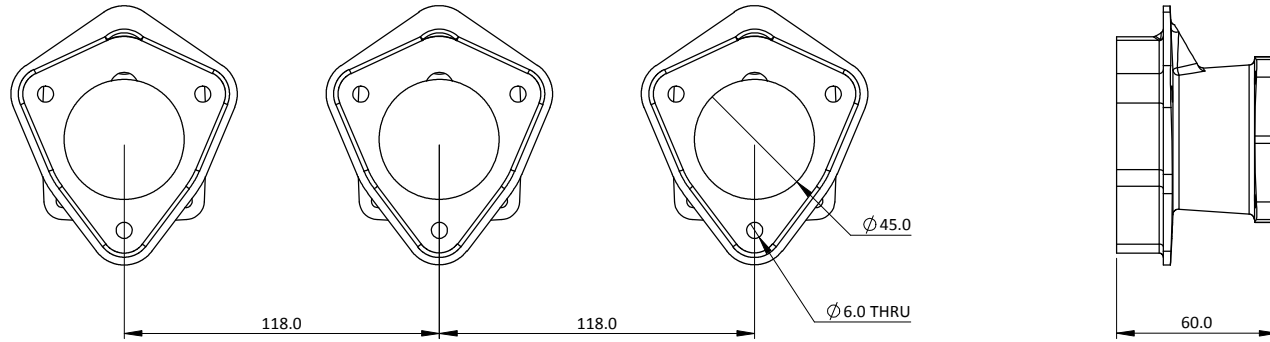

# PCF01 - PORSCHÉ FLAT 6 3 BOLT AIRCOOLED MANIFOLD STUBS FOR ITB

Engineered to win

MAY BE PORTED OUT TO 52MM AT BODY FLANGE AND 48MM AT HEAD FLANGE.  
 SUPPLIED AS SET OF 6.  
 BOSSES ON EACH PORT FOR INJECTOR POCKETS OR VACUUM TAPPINGS.