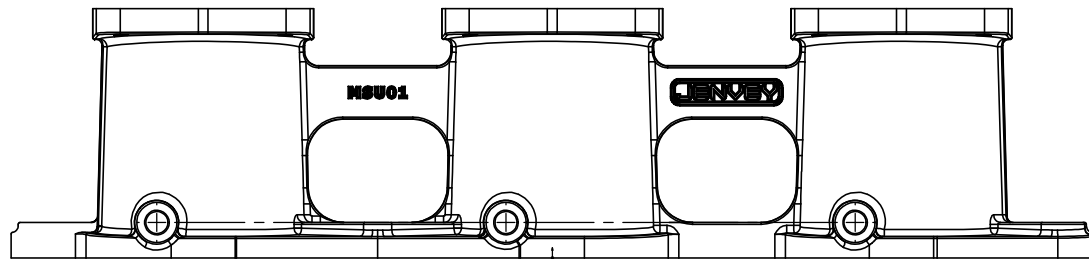

# MSU01\_WEB - SUBARU 3.0 SF MANIFOLD

Engineered to win

Frame: 1 of 1

Version: 1

Tel 01746 768810

© JENVEY DYNAMICS LTD. 2015

Web WWW.JENVEY.CO.UK