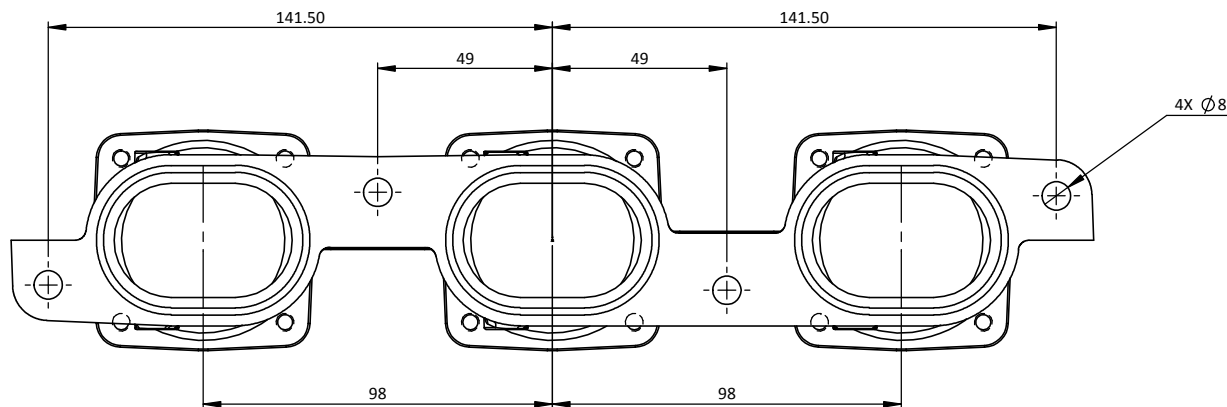

# MSU01\_WEB - SUBARU 3.0 SF MANIFOLD

Engineered to win

Frame: 1 of 1

Version: 1

Tel 01746 768810

© JENVEY DYNAMICS LTD. 2015

Web WWW.JENVEY.CO.UK