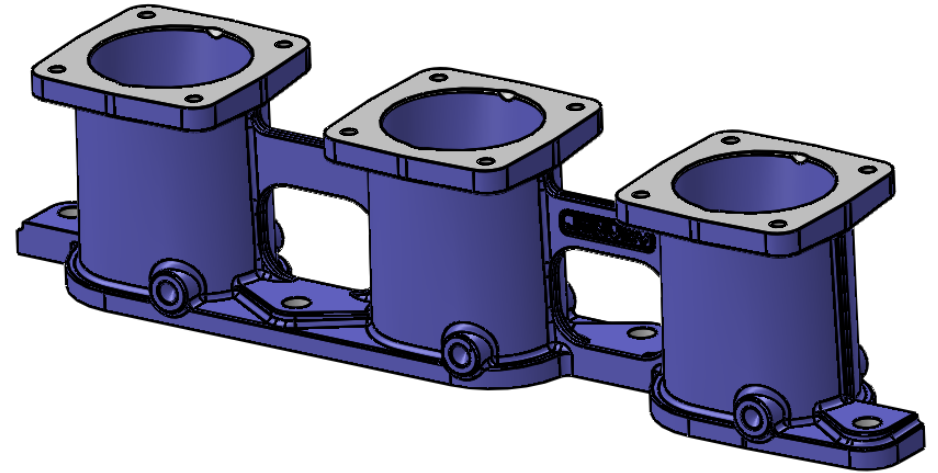

# MSU01\_WEB - SUBARU 3.0 SF MANIFOLD

Engineered to win

Frame: 1 of 1

Version: 1

Tel 01746 768810

© JENVEY DYNAMICS LTD. 2015

Web WWW.JENVEY.CO.UK