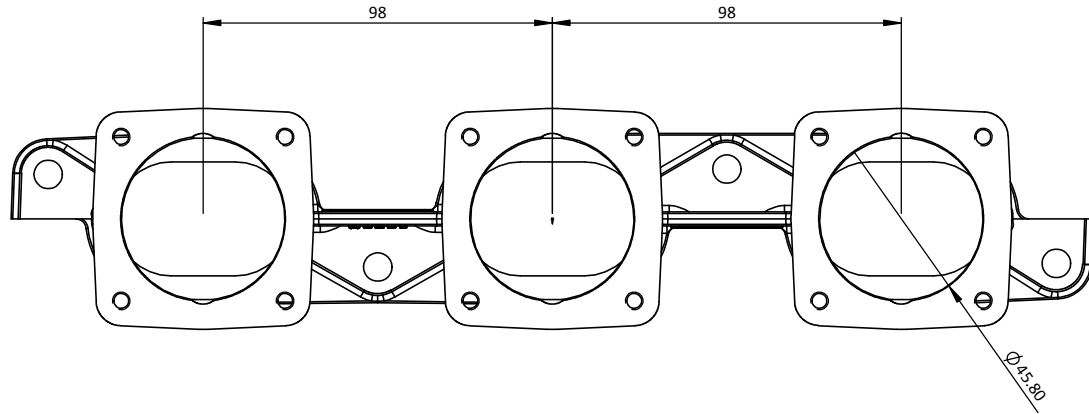

# MSU01\_WEB - SUBARU 3.0 SF MANIFOLD

Engineered to win

Frame: 1 of 1

Version: 1

Tel 01746 768810

© JENVEY DYNAMICS LTD. 2015

Web WWW.JENVEY.CO.UK