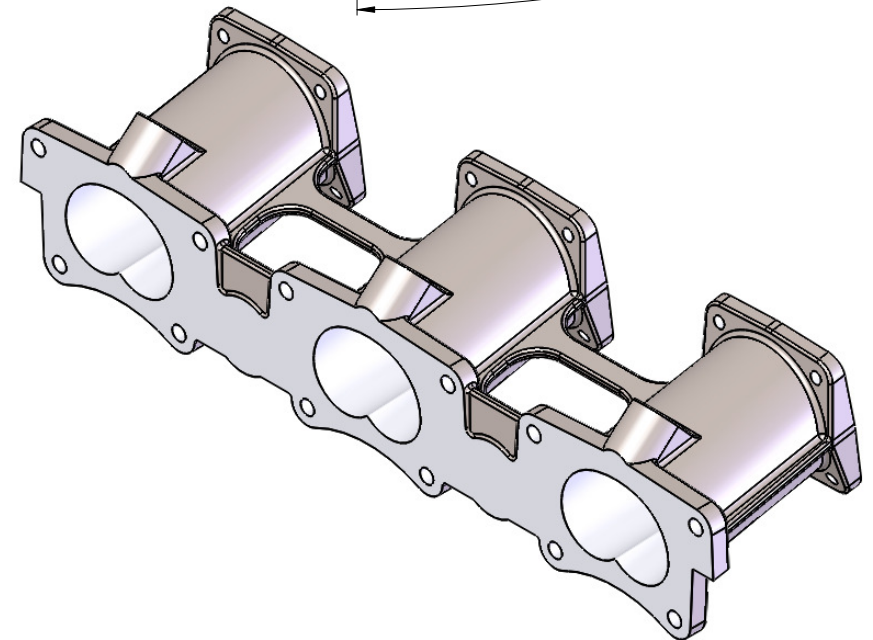

# MPC04 - PORSCHÉ GT3 FLAT 6 WATER-COOLED MANIFOLDS FOR INDIVIDUAL THROTTLE BODIES

Engineered to win

MAY BE PORTED OUT TO 50MM AT BODY FLANGE AND PROPORTIONALLY AT HEAD FLANGE.  
SUPPLIED AS MATCHED PAIR.  
BOSSES ON EACH PORT FOR INJECTOR POCKETS OR VACUUM TAPPINGS.