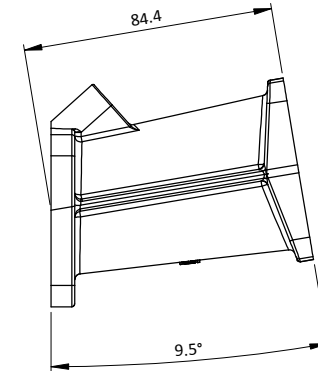

# MPC04 - PORSCHÉ GT3 FLAT 6 WATER-COOLED MANIFOLDS FOR INDIVIDUAL THROTTLE BODIES

Engineered to win

MAY BE PORTED OUT TO 50MM AT BODY FLANGE AND PROPORTIONALLY AT HEAD FLANGE.  
SUPPLIED AS MATCHED PAIR.  
BOSSES ON EACH PORT FOR INJECTOR POCKETS OR VACUUM TAPPINGS.