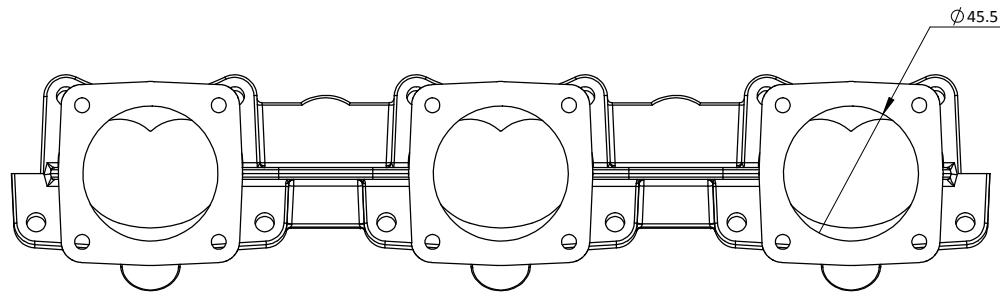

# MPC04 - PORSCHÉ GT3 FLAT 6 WATER-COOLED MANIFOLDS FOR INDIVIDUAL THROTTLE BODIES

Engineered to win

MAY BE PORTED OUT TO 50MM AT BODY FLANGE AND PROPORTIONALLY AT HEAD FLANGE.  
SUPPLIED AS MATCHED PAIR.  
BOSSES ON EACH PORT FOR INJECTOR POCKETS OR VACUUM TAPPINGS.