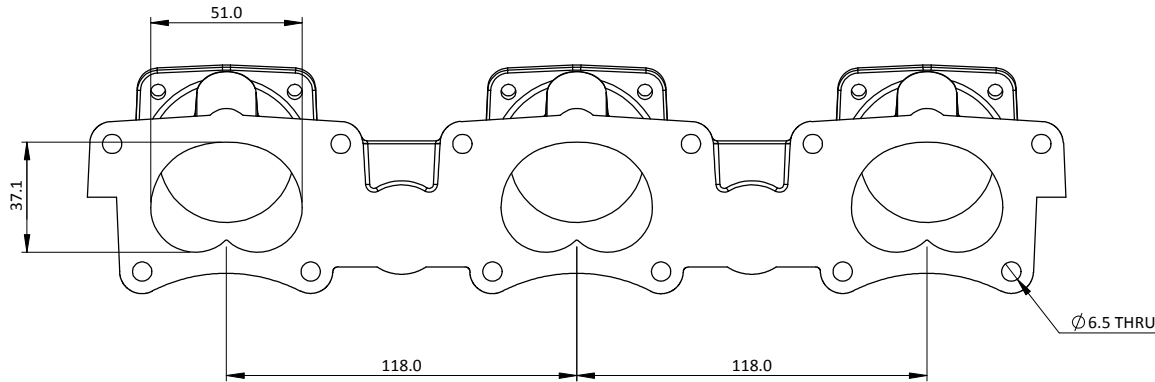

# MPC04 - PORSCHÉ GT3 FLAT 6 WATER-COOLED MANIFOLDS FOR INDIVIDUAL THROTTLE BODIES

Engineered to win

MAY BE PORTED OUT TO 50MM AT BODY FLANGE AND PROPORTIONALLY AT HEAD FLANGE.  
SUPPLIED AS MATCHED PAIR.  
BOSSES ON EACH PORT FOR INJECTOR POCKETS OR VACUUM TAPPINGS.