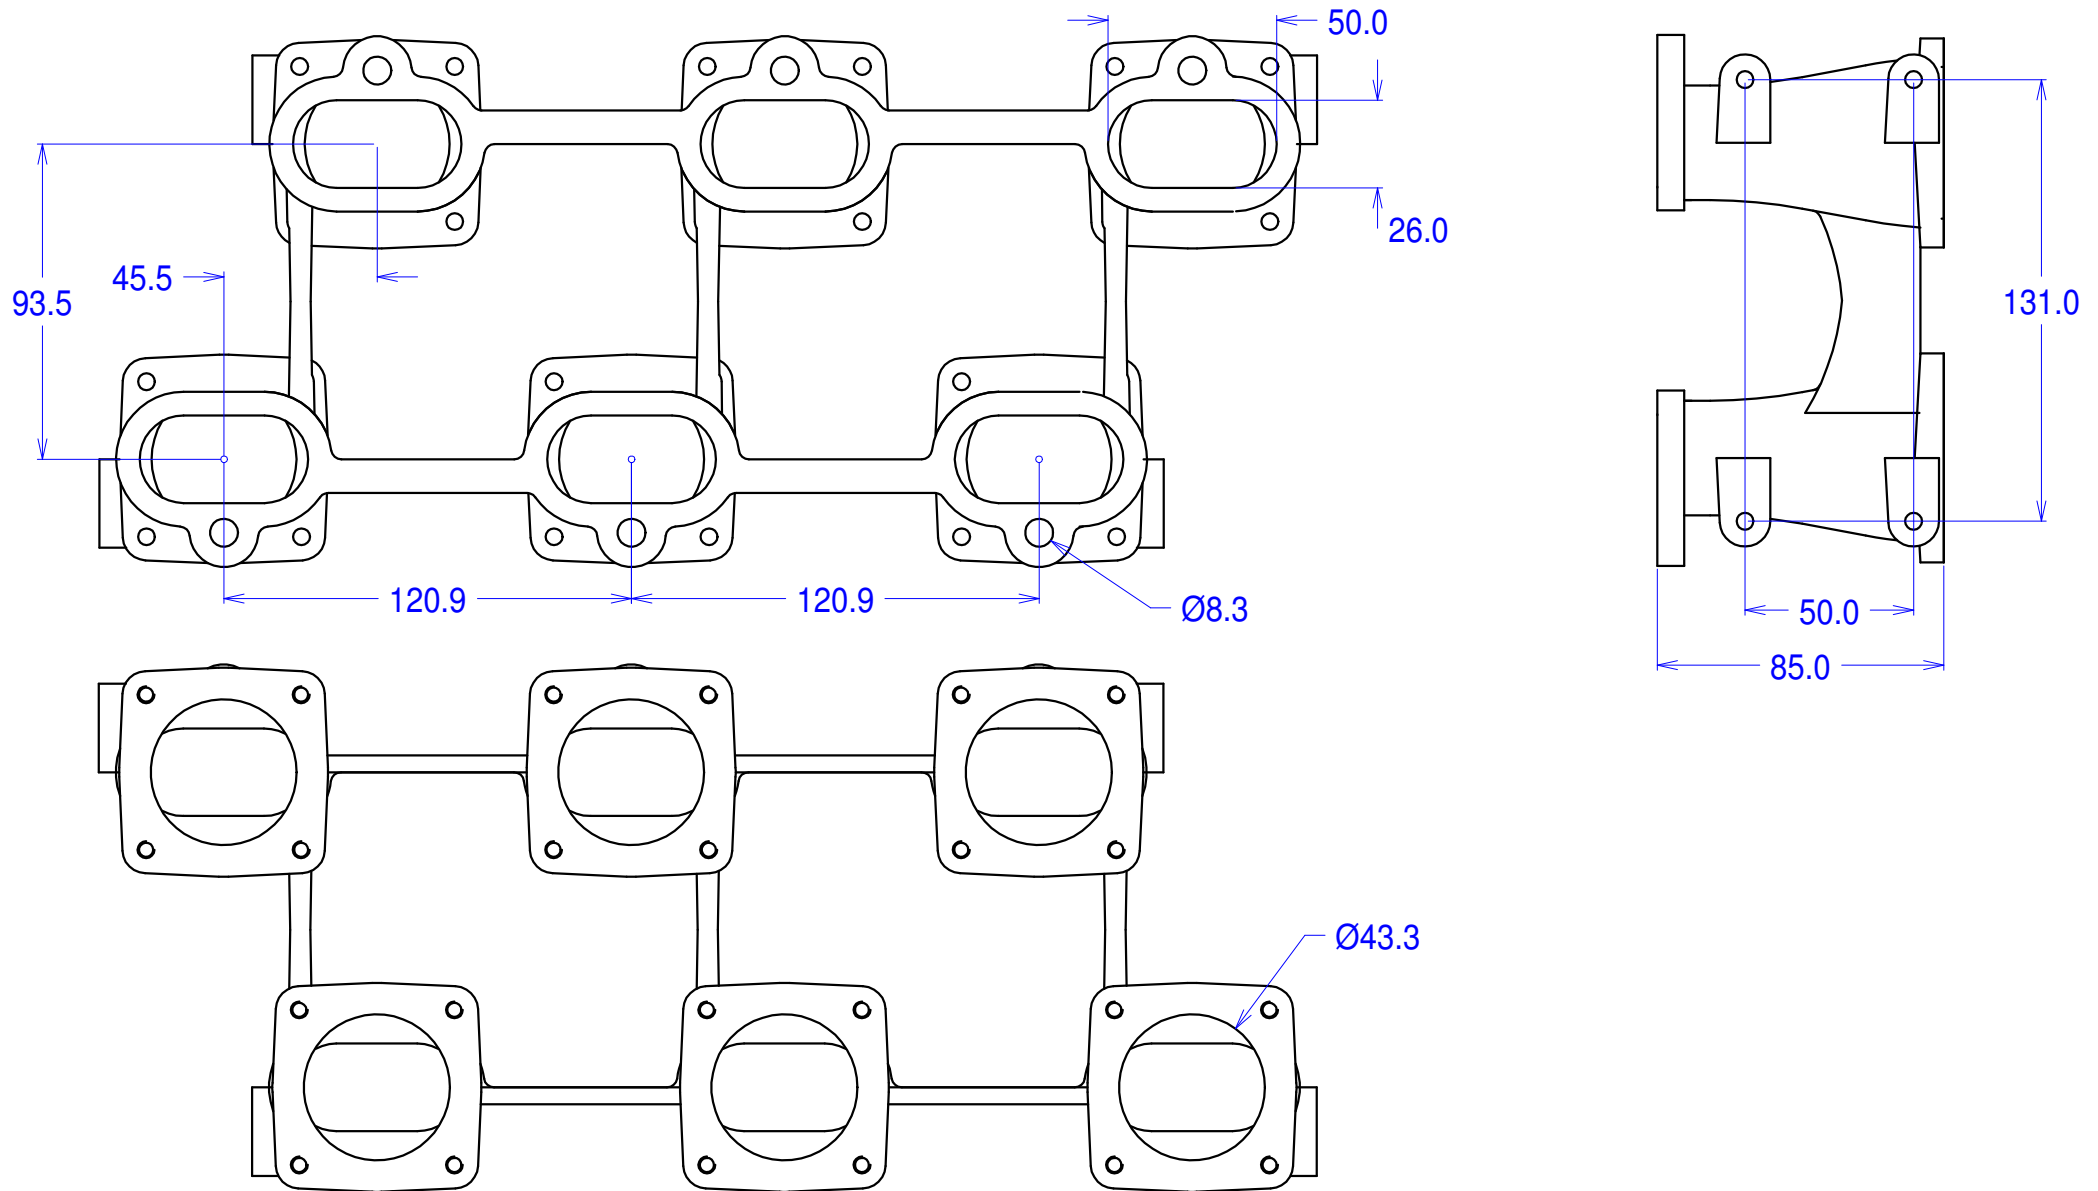

MF06 - Cosworth Scorpio manifold for individual throttle bodies

Flanges for Jenvey SF throttle bodies. May be ported up to 45mm at body flange and proportionally at head flange.
Allows fitment of standard fuel rail. Special linkage components available.