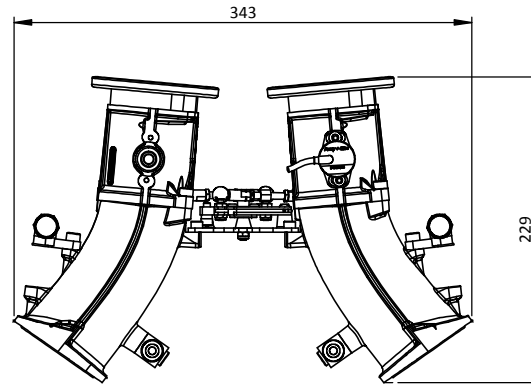

MCT05 - LS7 DOWNDRAFT

Engineered to win

Frame: 1 of 1

Version: 1

Tel 01746 768810

© JENVEY DYNAMICS LTD. 2015

Web WWW.JENVEY.CO.UK