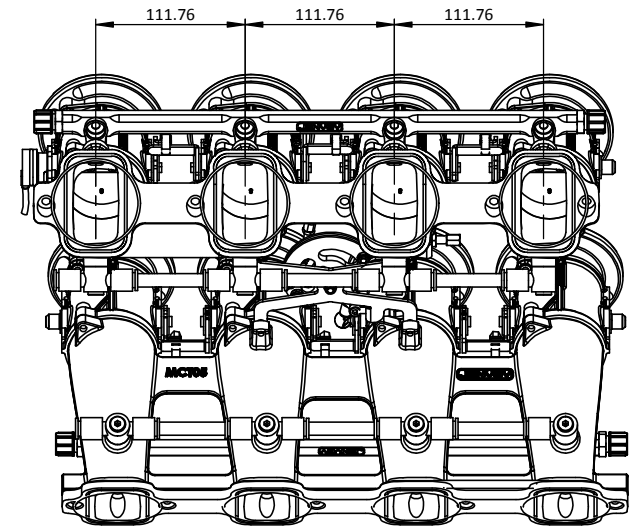

MCT05 - LS7 DOWNDRAFT

Engineered to win

Frame: 1 of 1

Version: 1

Tel 01746 768810

© JENVEY DYNAMICS LTD. 2015

Web WWW.JENVEY.CO.UK