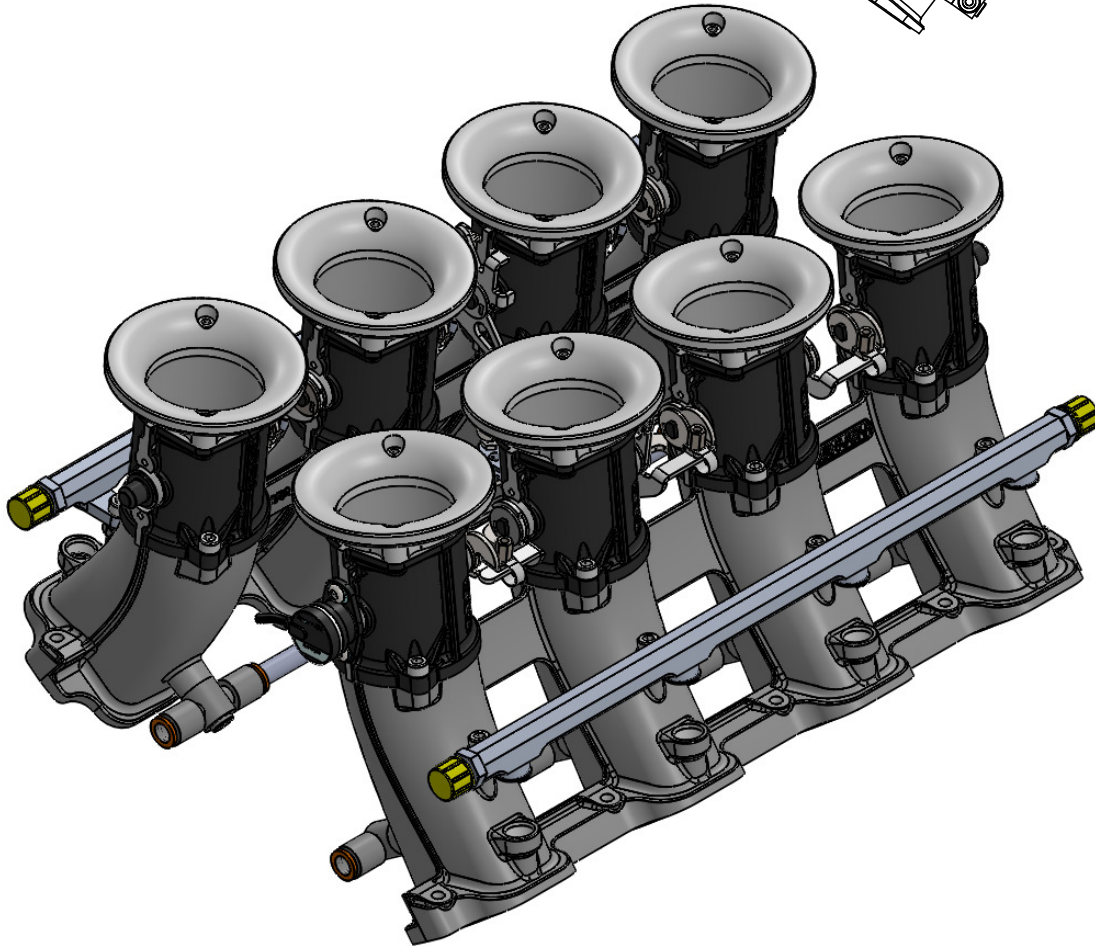

MCT05 - LS7 DOWNDRAFT

Engineered to win

Frame: 1 of 1

Version: 1

Tel 01746 768810

© JENVEY DYNAMICS LTD. 2015

Web WWW.JENVEY.CO.UK