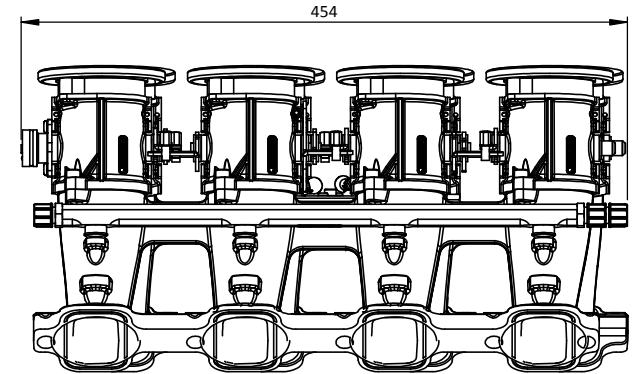

MCT05 - LS7 DOWNDRAFT

Engineered to win

Frame: 1 of 1

Version: 1

Tel 01746 768810

© JENVEY DYNAMICS LTD. 2015

Web WWW.JENVEY.CO.UK