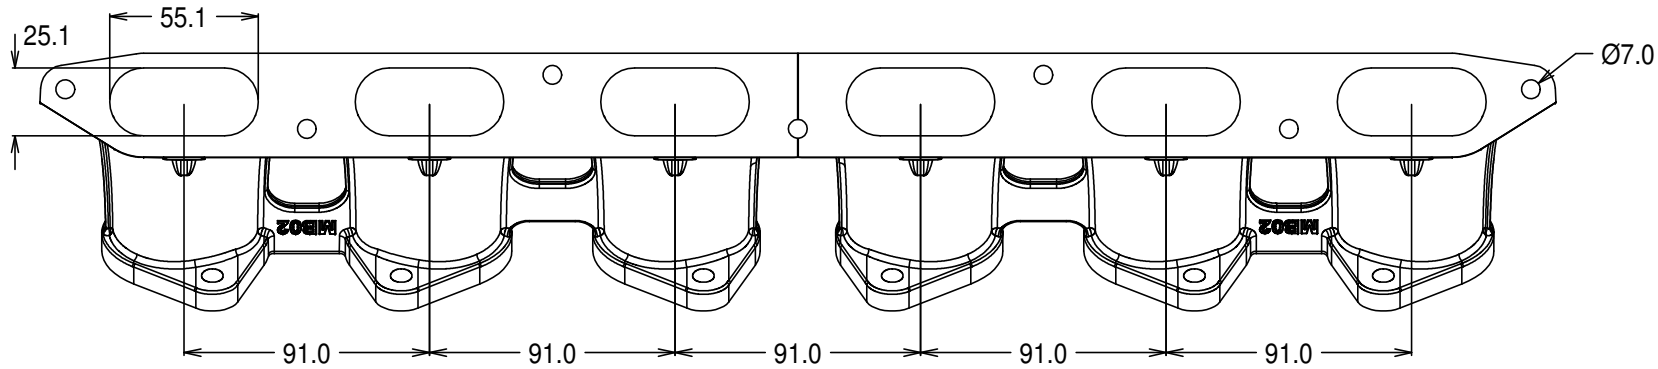

**MB02 BMW M52 6-cyl manifold for twin throttle bodies**

© Jenvey Dynamics Ltd 2009-2013  
Issue 1  
www.jenvey.co.uk

Flanges for Jenvey twin (TB, TH, TS) throttle bodies. May be ported up to 50mm.  
Additional material to allow matching to ported cylinder heads.  
Undrilled bosses on underside for idle air / vacuum take off / etc.