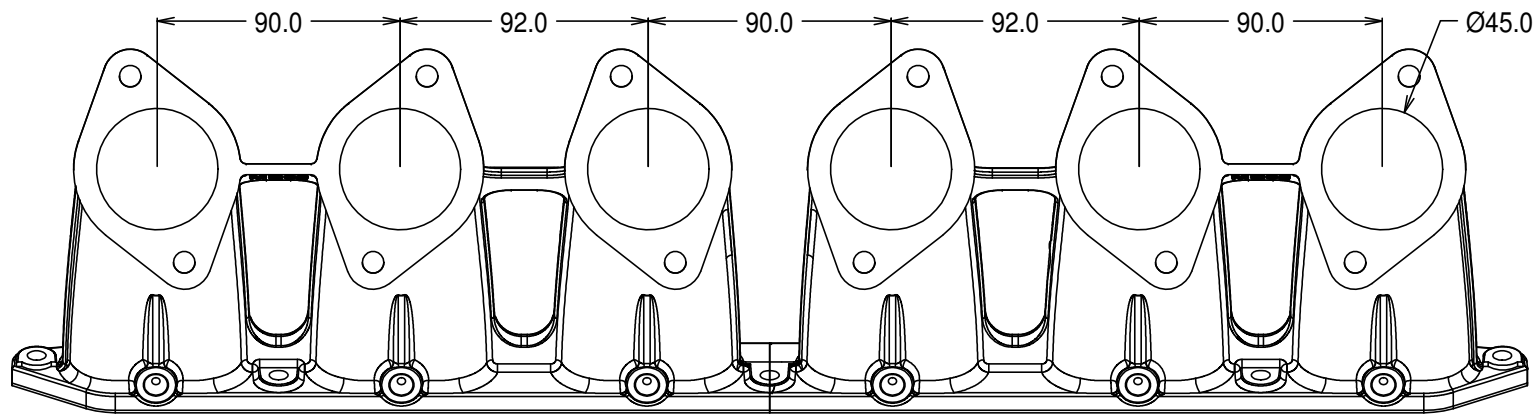

**MB02 BMW M52 6-cyl manifold for twin throttle bodies**

© Jenvey Dynamics Ltd 2009-2013  
Issue 1  
www.jenvey.co.uk

Flanges for Jenvey twin (TB, TH, TS) throttle bodies. May be ported up to 50mm.  
Additional material to allow matching to ported cylinder heads.  
Undrilled bosses on underside for idle air / vacuum take off / etc.