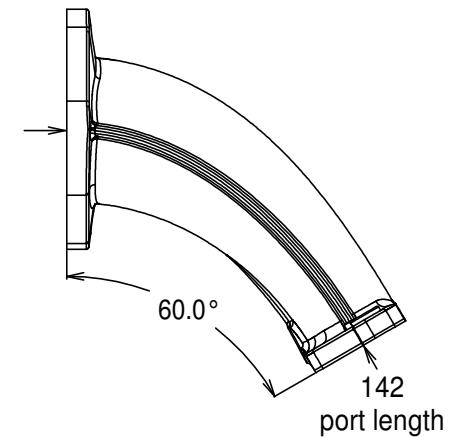

**MB02 BMW M52 6-cyl manifold for twin throttle bodies**

© Jenvey Dynamics Ltd 2009-2013  
Issue 1  
www.jenvey.co.uk

Flanges for Jenvey twin (TB, TH, TS) throttle bodies. May be ported up to 50mm.  
Additional material to allow matching to ported cylinder heads.  
Undrilled bosses on underside for idle air / vacuum take off / etc.