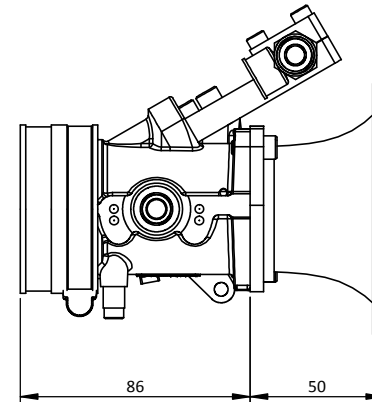

CKSI01 - Suzuki Hayabusa ITB throttle body kit

Engineered to win

Frame: 1 of 1

Version: 1

Tel 01746 768810

© JENVEY DYNAMICS LTD. 2015

Web WWW.JENVEY.CO.UK