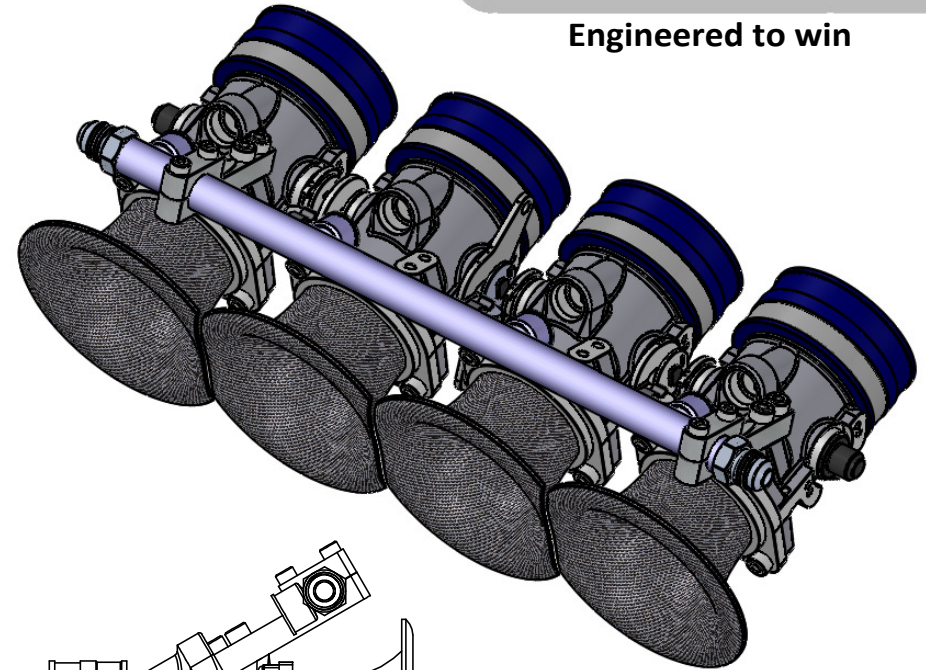

CKSI01 - Suzuki Hayabusa ITB throttle body kit

Engineered to win

Frame: 1 of 1

Version: 1

Tel 01746 768810

© JENVEY DYNAMICS LTD. 2015

Web WWW.JENVEY.CO.UK