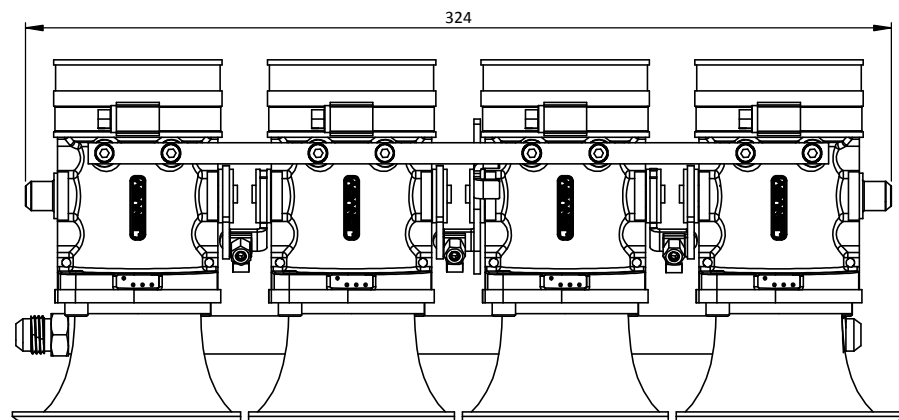

CKSI01 - Suzuki Hayabusa ITB throttle body kit

Engineered to win

Frame: 1 of 1

Version: 1

Tel 01746 768810

© JENVEY DYNAMICS LTD. 2015

Web WWW.JENVEY.CO.UK