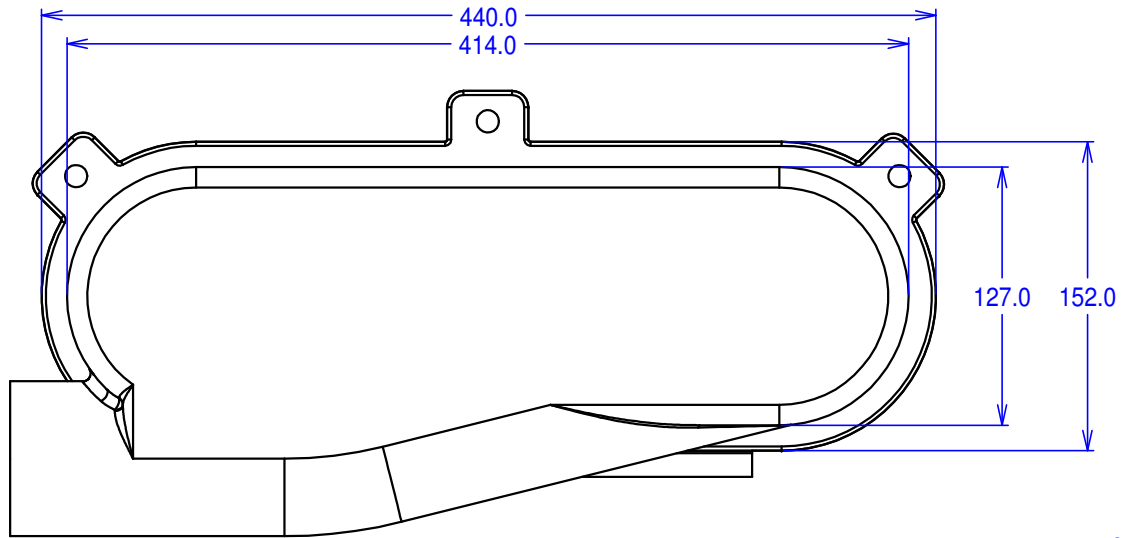

ABT2 Airbox with 75mm inlet

ABT2LB shown, with inlet at left bottom.

Also available;

ABT2RB - Right bottom inlet.

ABT2LT - Left top inlet.

ABT2RT - Right top inlet.