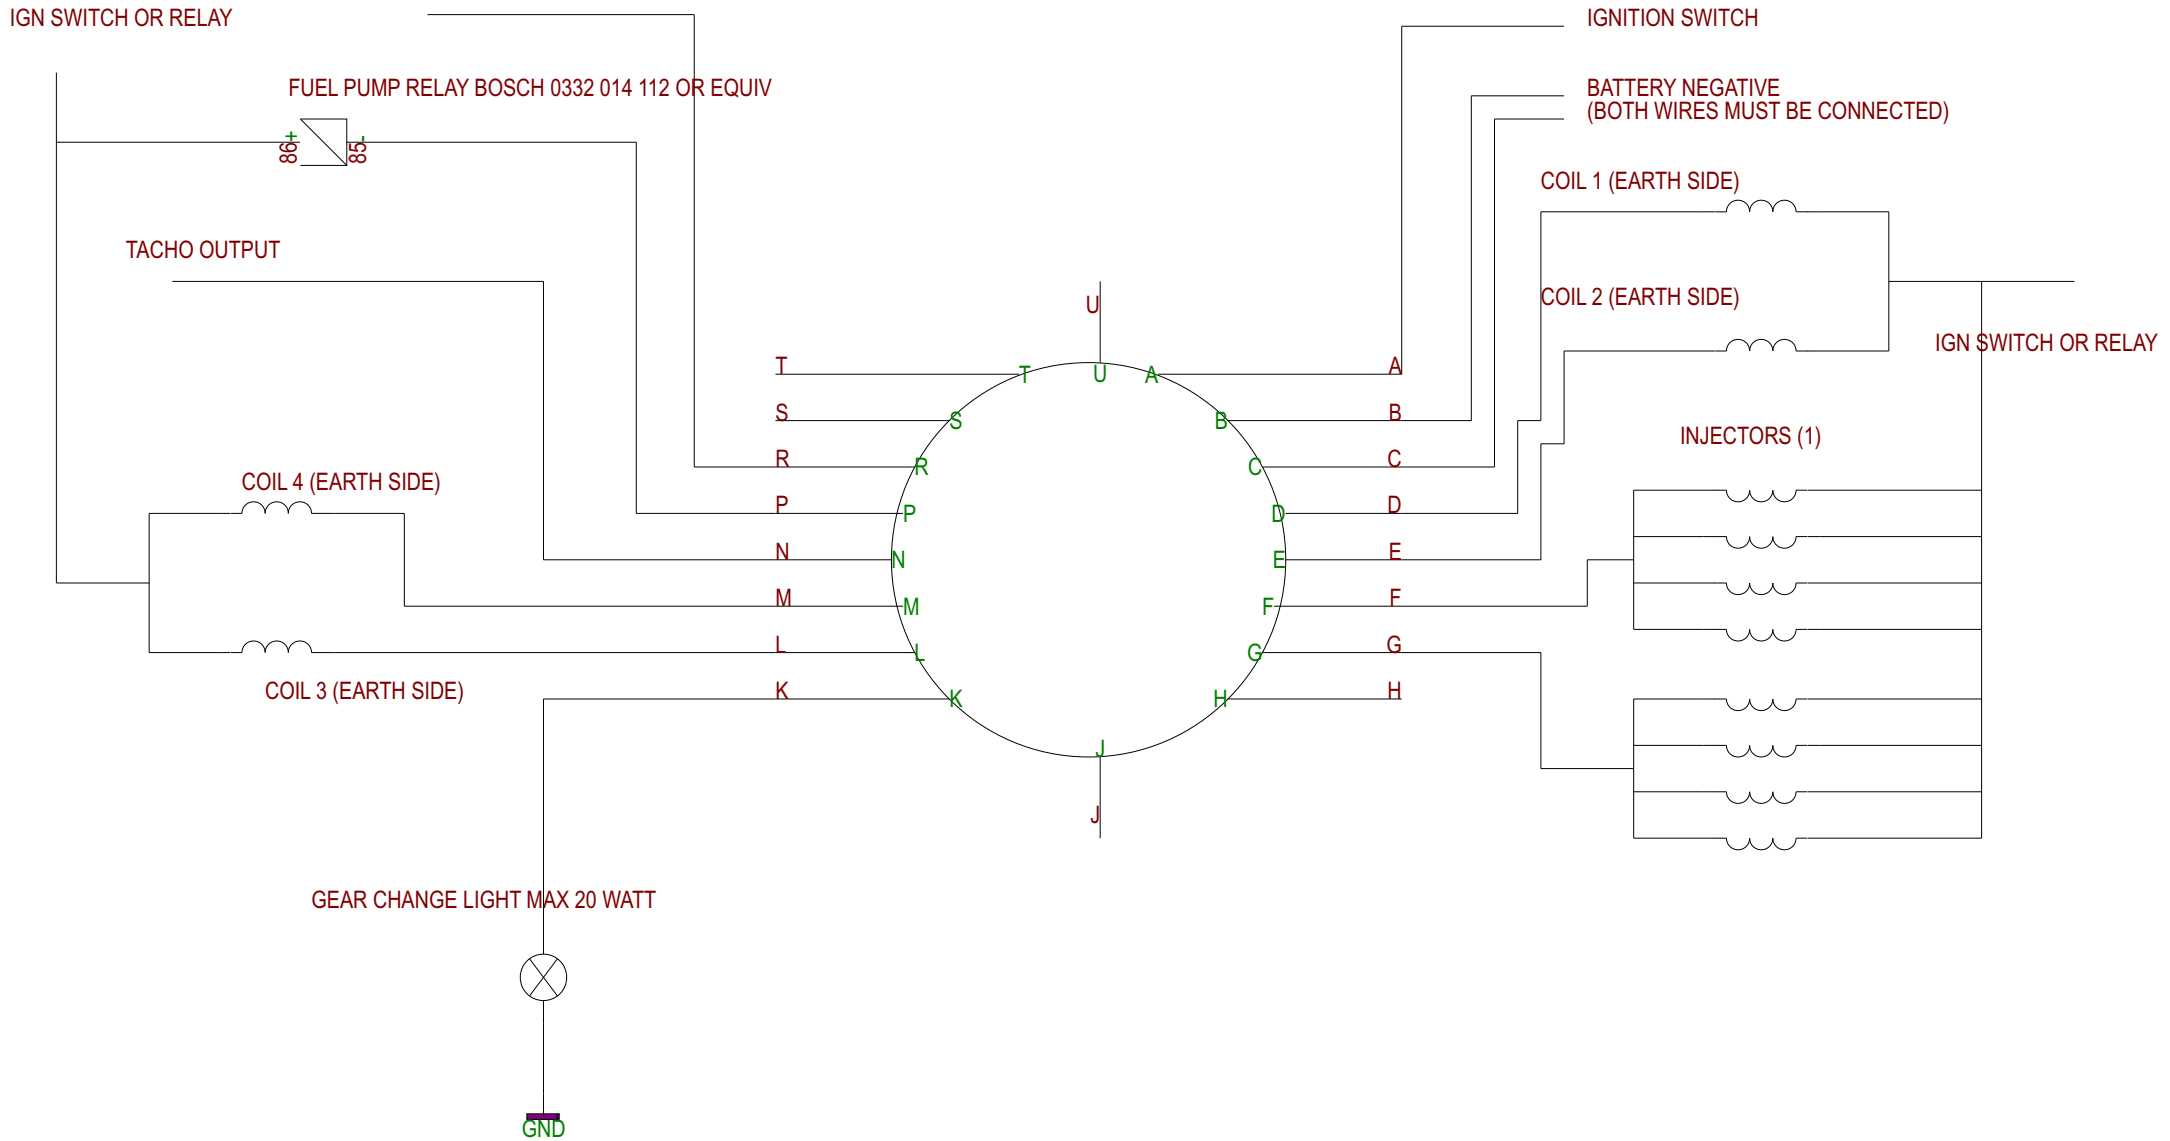

EIGHT CYLINDER POWER WIRING SCHEMATIC 14/2/97

POWER CONNECTOR FEMALE ON LOOM