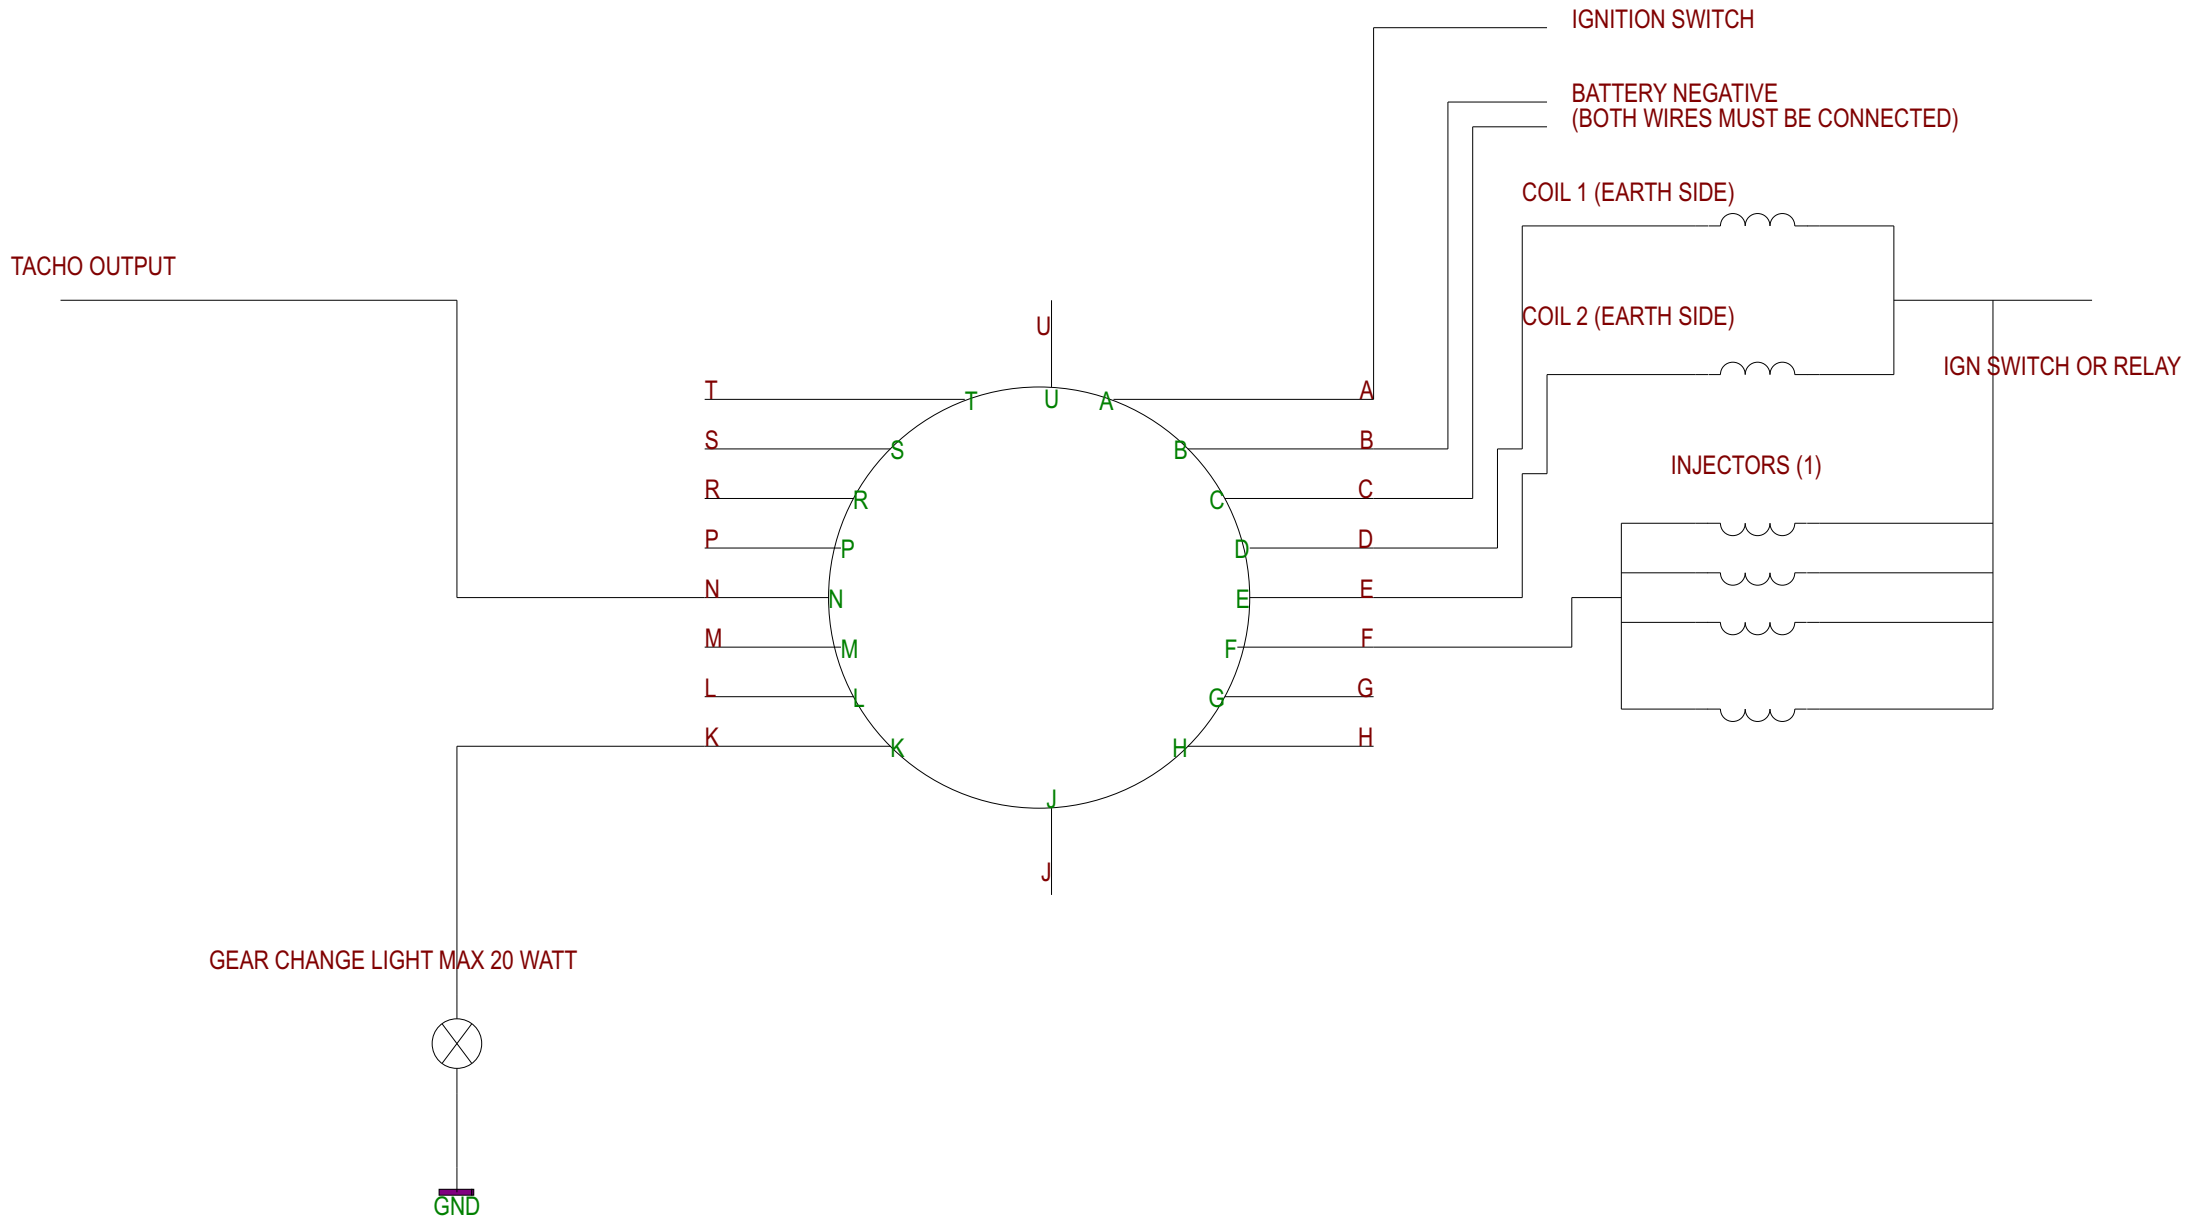

FOUR CYLINDER POWER WIRING SCHEMATIC 14/2/97

POWER CONNECTOR FEMALE ON LOOM